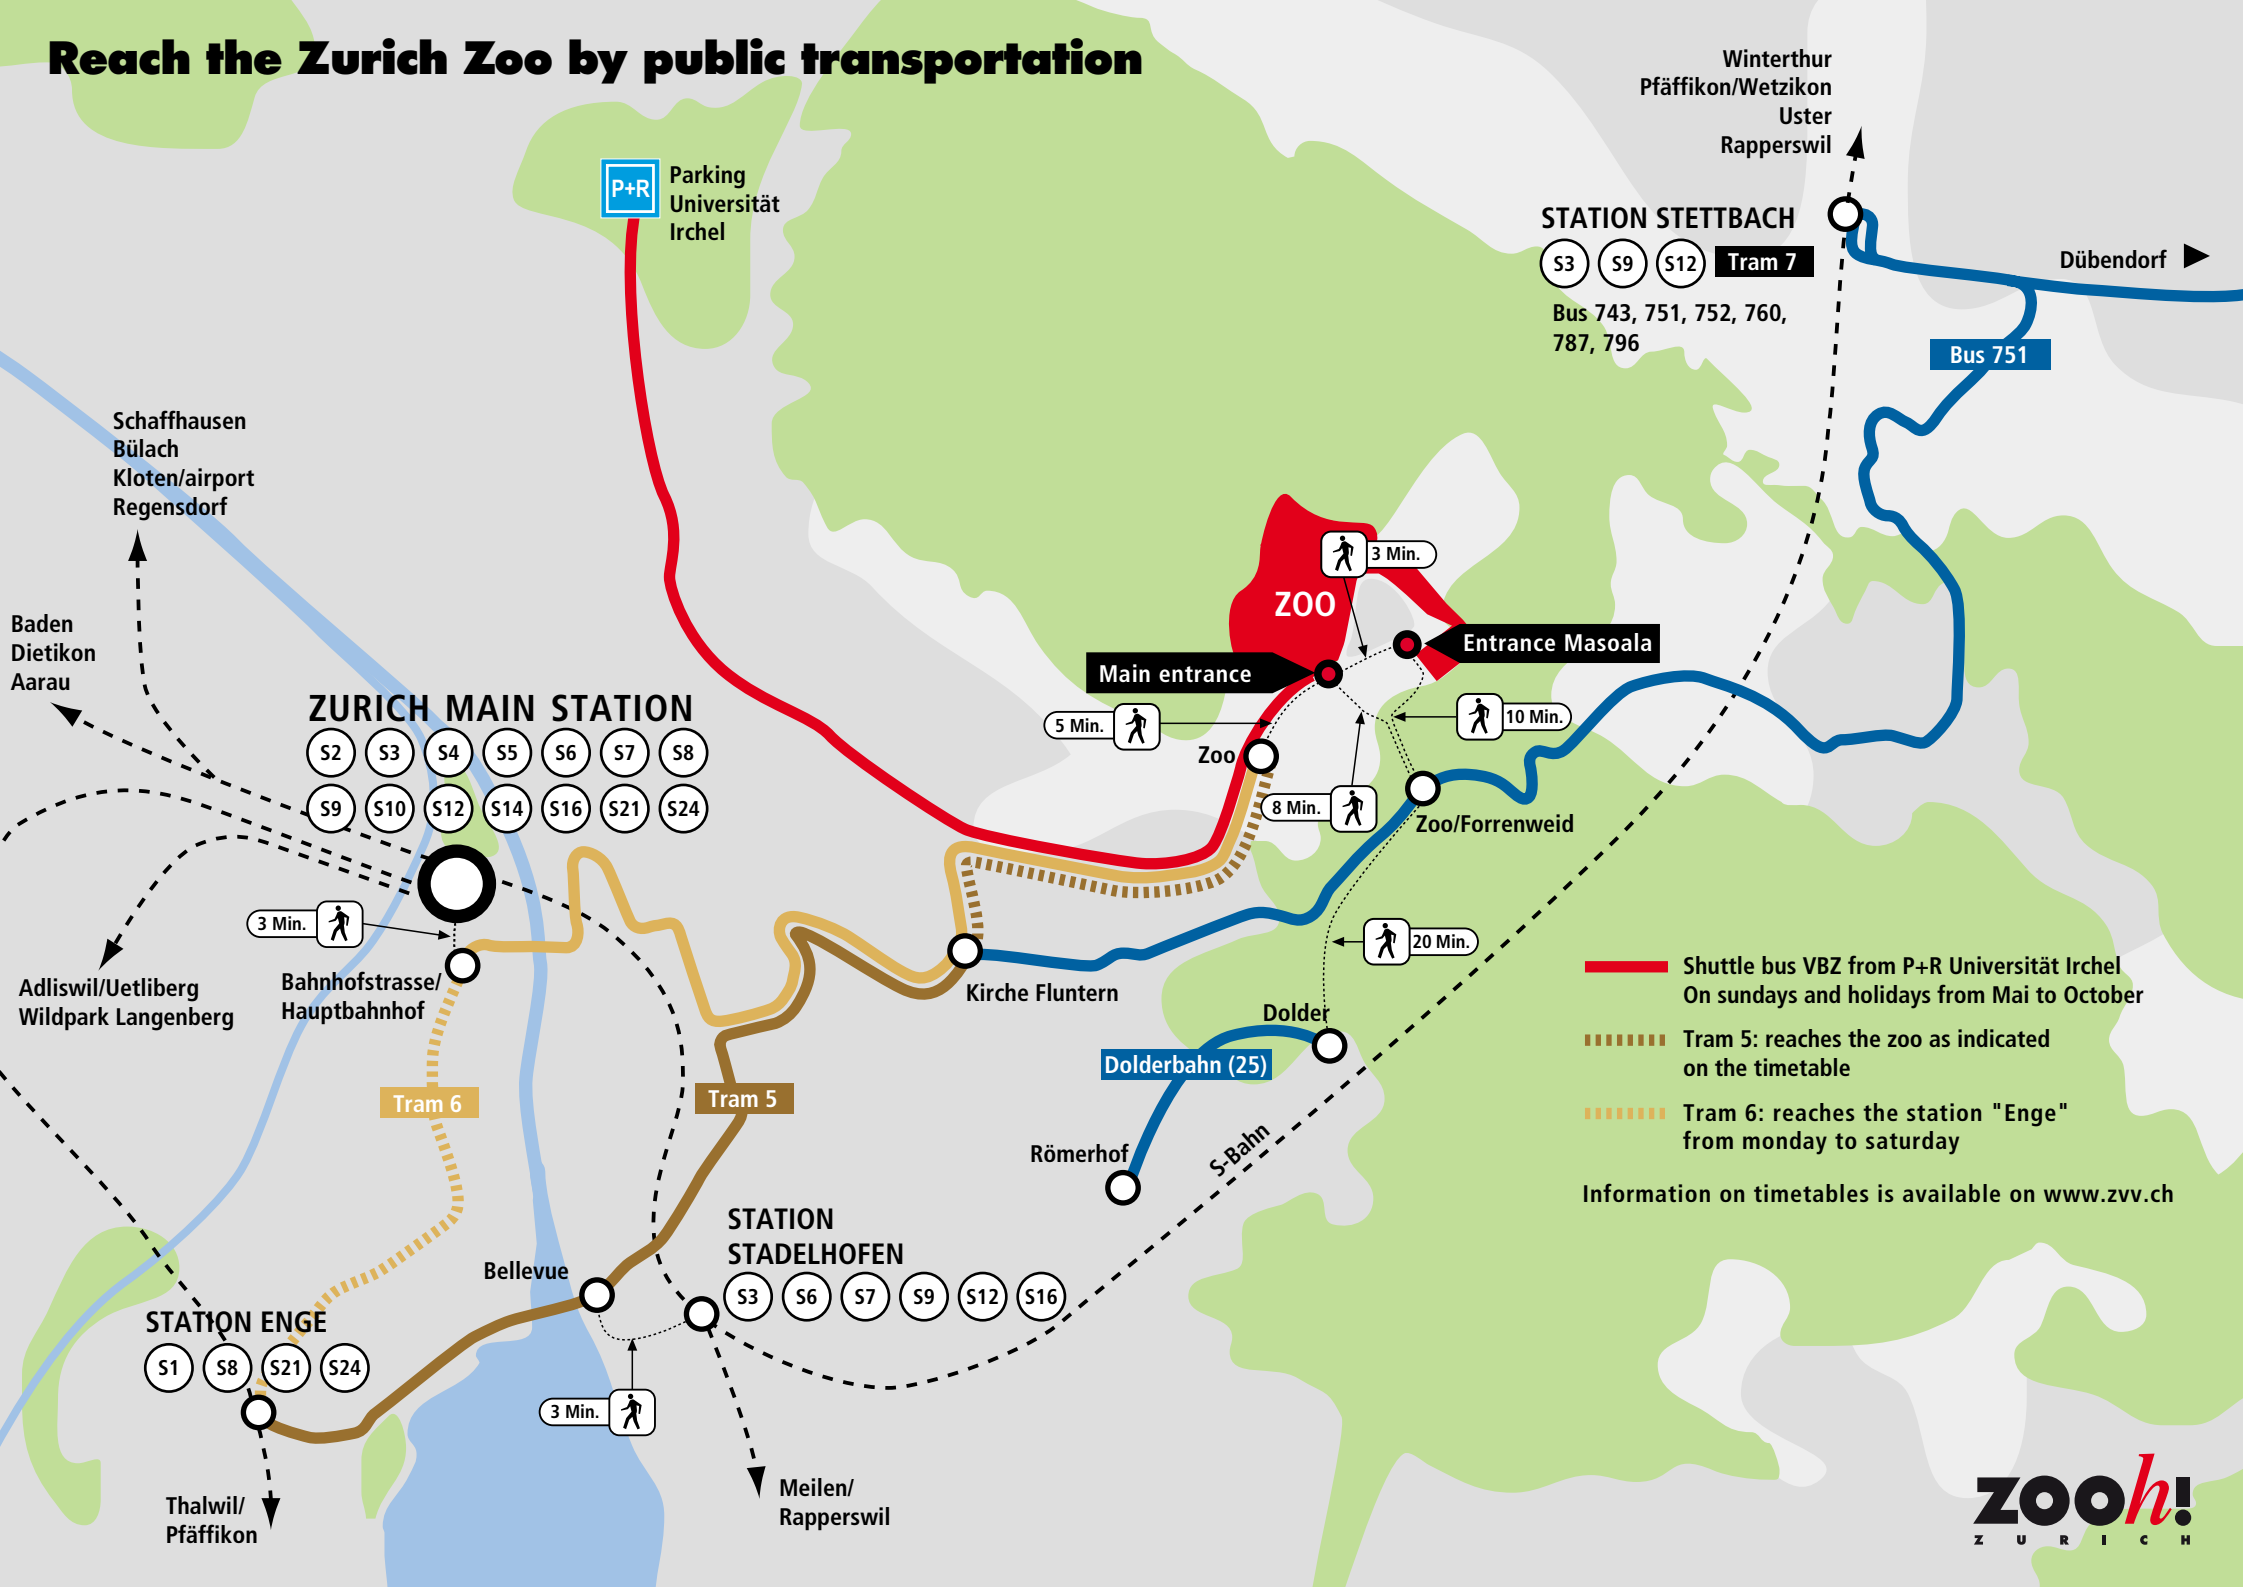

# Reach the Zurich Zoo by public transportation

**P+R** Parking Universität Irchel

**STATION STETTBACH**  
 S3 S9 S12 **Tram 7**  
 Bus 743, 751, 752, 760, 787, 796

**ZURICH MAIN STATION**  
 S2 S3 S4 S5 S6 S7 S8  
 S9 S10 S12 S14 S16 S21 S24

**STATION STADELHOFEN**  
 S3 S6 S7 S9 S12 S16

**STATION ENGE**  
 S1 S8 S21 S24

- Shuttle bus VBZ from P+R Universität Irchel  
On sundays and holidays from Mai to October
- - - - Tram 5: reaches the zoo as indicated on the timetable
- - - - Tram 6: reaches the station "Engen" from monday to saturday

Information on timetables is available on [www.zvv.ch](http://www.zvv.ch)